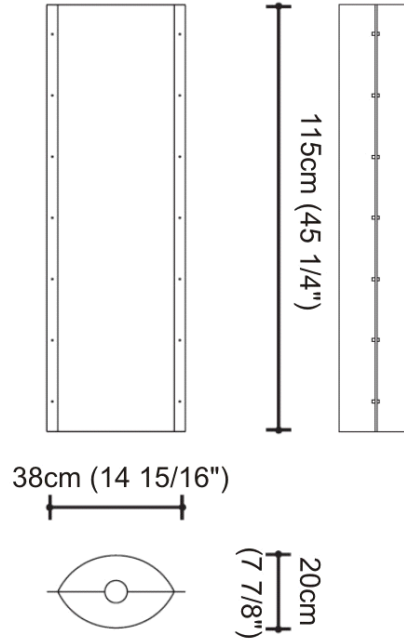

Date: _____

Project: _____

Fixture Type: _____

Specifier/Rep: _____

Note: The image shown in Venti

(See page 2 for other possible options by model #)

Certified by for North American Standard

APPLICATION:

Indoor, Floor

CONSTRUCTION:

Fixture Material:

Opaflex

Fixture Finish:

- Bios
- Dafne
- Haiku
- Venti

Max. Overall Height:

N/A

Waight:

2.9kg

Available Size/Lamp/Finish Options:

Options Available (See next pages)

ELECTRICAL:

Lamp Category:

Fluorescent

Power Supply

N/A

Lamp Type:

CFL

Lamp Base:

E26

Number of Lamps:

2

Voltage/Constant Current:

120

(277v or 347v available upon request)

Max Wattage per Lamp:

24

Emergency: N/A

IP RATING:

IP20

OPTICS:

Diffusor Material:

N/A

Diffusor Finish:

N/A

Reflector:

N/A

Efficiency:

N/A

NOTES: