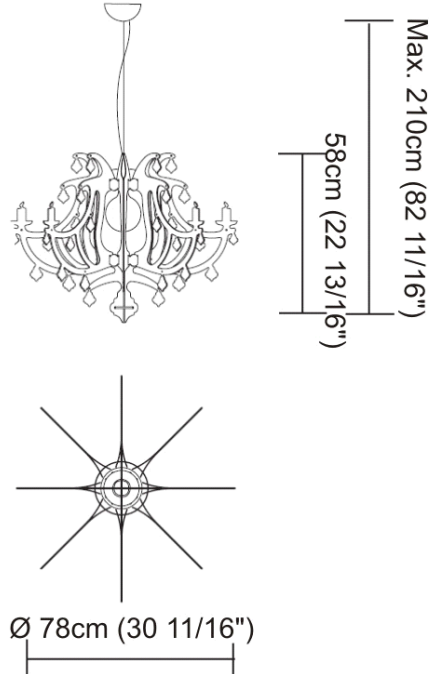

Date: \_\_\_\_\_

Project: \_\_\_\_\_

Fixture Type: \_\_\_\_\_

Specifier/Rep: \_\_\_\_\_

Note: The image shown in Black

(See page 2 for other possible options by model #)

Certified by  for North American Standard

**APPLICATION:**

Ceiling - Suspended

**CONSTRUCTION:**

**Fixture Material:**

Opalflex - Cristalflex

**Fixture Finish:**

- Black
- Gold
- Silver
- White

**Max. Overall Height:**

210cm

**Waight:**

3.2kg

**Available Size/Lamp/Finish Options:**

Options Available (See next pages)

**ELECTRICAL:**

**Lamp Category:**

Halogen,Fluorescent

### Available Sizing/Lamp/Finish Options

Model No	Fixture - Diffuser	Details
D12-1079	Black - N/A	Ø: 78cm / 30 11/16" H: 58cm / 22 13/16", 1 x (CFL or A19 Halogen) Max. 24 or 100W, with E26 base, 120V
D12-1080	White -	Ø: 78cm / 30 11/16" H: 58cm / 22 13/16", 1 x (CFL or A19 Halogen) Max. 24 or 100W, with E26 base, 120V
D12-1081	Silver - N/A	Ø: 78cm / 30 11/16" H: 58cm / 22 13/16", 1 x (CFL or A19 Halogen) Max. 24 or 100W, with E26 base, 120V
D12-1082	Gold - N/A	Ø: 78cm / 30 11/16" H: 58cm / 22 13/16", 1 x (CFL or A19 Halogen) Max. 24 or 100W, with E26 base, 120V