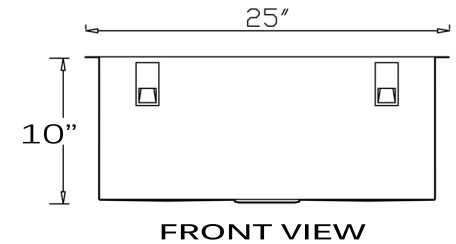

Pro Series Collection
Premium Stainless Steel
Zero Radius Pro Topmount Kitchen Sink

MODEL:
ZR2522-16

Overall Dimensions	Large Bowl	Bowl Depth	Bottom Grid/s	Reverse Model
25" x 22"	23" x 17.75"	10"	BG-ZR2522	NA