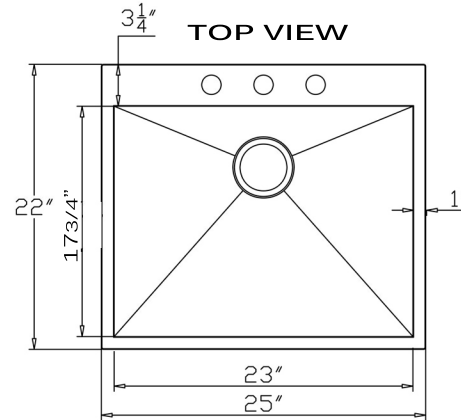

Pro Series Collection
Premium Stainless Steel
Zero Radius Pro Topmount Kitchen Sink

MODEL:
ZR2522-16

Overall Dimensions	Large Bowl	Bowl Depth	Bottom Grid/s	Reverse Model
25" x 22"	23" x 17.75"	10"	BG-ZR2522	NA