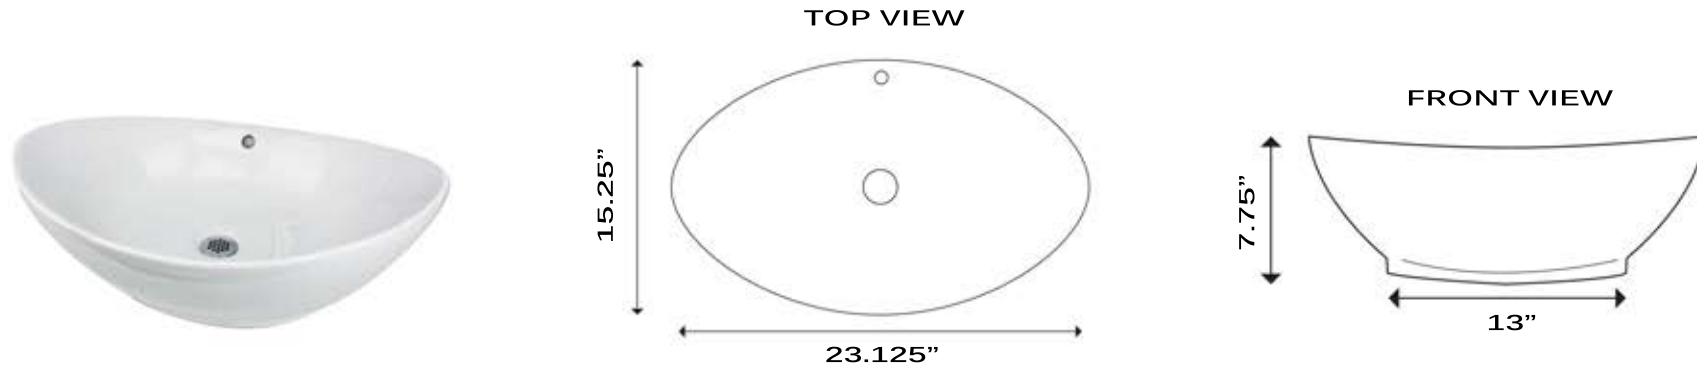

Brant Point Collection
Vitreous China Bath Vessel Sink

**MODEL:
NSV305**

Overall Dimensions	Large Bowl	Interior Depth	Exterior Depth	Drain Dimensions
23.125" x 15.25"	22" x 14.375"	4.75"	7.75"	1.5"
13" x 8.625"	12" x 8"			

FEATURES

- Premium Vitreous China
- Nominal Dimensions - Actual may vary by 1/4"
- Template Not Inculded
- Easy Clean
- White Porcelain Enamel Finish
- With Overflow
- Limited Warranty

PROJECT/ NAME:

ARCHITECT/CONTRACTOR: