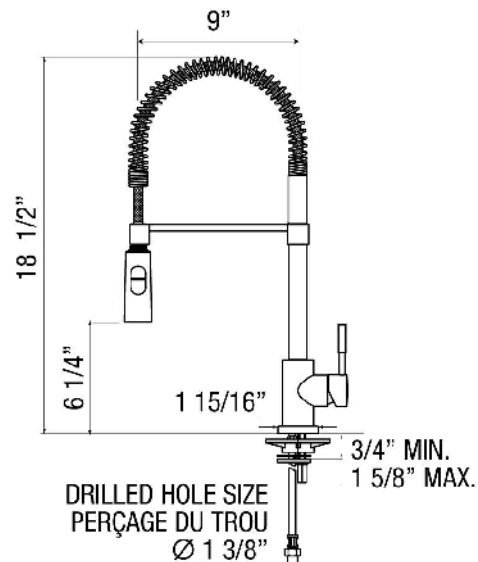

### PRODUCT SPECIFICATIONS:

Professional spray kitchen faucet with swivel spout. Ceramic cartridge for high precision. 360° swivel head that work for any sinks size.

### PROJECT/JOB INFORMATION:

Project/Job name: \_\_\_\_\_

Specifier: \_\_\_\_\_

Contractor: \_\_\_\_\_

- All dimensions are in inches

This specification is subject to change without notice. Julien assumes no responsibility for the use of superseded or voided specifications.