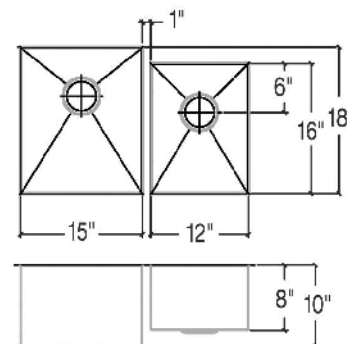

### PRODUCT SPECIFICATIONS:

Sink type to be undermount double bowl. Sink to be handcrafted from a single sheet of 16 ga stainless steel having 18/10 chrome/nickel content and a no.4 brushed finish. Sink to feature bowl bottom grooves, rear Ø3 1/2" drain placement and sound insulation pads. Sink overall dimensions to be 29" left-to-right and 19,5" front to back. LH bowl dimensions to be 15" left-to-right and 18" front to back. RH bowl dimensions to be 12" left-to-right and 16" front to back. Sink to feature 29mm radius corners. Sink to be Julien Classic™ collection model no. 3252 with bowl depth of 10" on LH bowl and 8" on RH bowl.

### SINK DIMENSIONS:

Model	Overall	Bowl (s)	Depth	Recommended Cabinet size
3252	29 x 19,5	LH 15 x 18 RH 12 x 16	10 8	33

- All dimensions are in inches
- Cutout template supplied with every sink and available on our web site