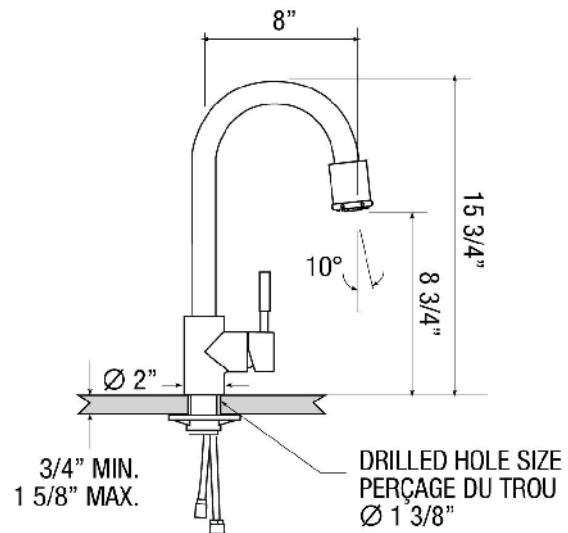

JULIEN

Donnez vie à vos idées.
Make your ideas real.

SPECIFICATIONS

Category: **Kitchen Faucets**
Type: **Topmount**
Product Name: **Azur**

MODEL: **306000 - Chrome**
306010 - Brushed Nickel

FEATURES:

- 360° swivel spout
- Pull down spray kitchen faucet
- Ceramic disk cartridge for precise water flow/temp.
- Solid brass construction for long life and durability
- 2.2 GPM conservation aerator
- Flexible and quiet braided nylon inlet hoses included with 3/8" connectors
- Dual function spray head
- Easy clean spray head
- CSA approved, LEAD FREE AB1953 compliant
- ADA compliant lever handle for easy operation
- Made in Italy

PRODUCT SPECIFICATIONS:

Contemporary pull-down spray kitchen faucet with swivel spout. Ceramic cartridge for high precision. 360° swivel head that work for any sinks size.

PROJECT/JOB INFORMATION:

Project/Job name: _____

Specifier: _____

Contractor: _____

- All dimensions are in inches

This specification is subject to change without notice. Julien assumes no responsibility for the use of superseded or voided specifications.