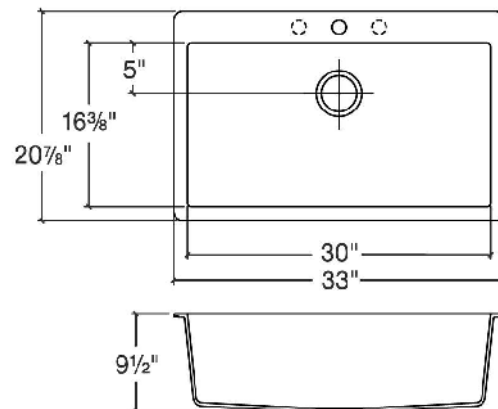

### SINK DIMENSIONS:

Model	Overall	Bowl (s)	Depth	Recommended Cabinet size
<b>066 004</b>	33 x 20 7/8	30 x 16 3/8	9 1/2	36
<b>066 014</b>				
<b>066 024</b>				
<b>066 034</b>				
<b>066 044</b>				
<b>066 054</b>				

- All dimensions are in inches
- Cutout template supplied with every sink and available on our web site

### PRODUCT SPECIFICATIONS:

Sink to be topmount single bowl. Sink to be manufactured from a composite of quartz particles, acrylic resin and silver ions. Quartz content is a minimum of 80-85%. Sink to feature non-porous material and solid color throughout. Sink overall dimensions to be 33" left-to-right and 20 7/8" front-to-back. Bowl dimensions to be 30" left-to-right and 16 3/8" front-to-back. Sink to be Julien Granix collection with bowl depth of 9 1/2".