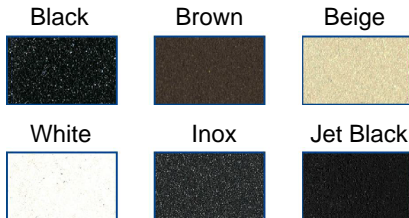

## SPECIFICATIONS

Category: **Granix - Kitchen sink**  
Type: **Topmount single bowl**  
Product Name: **Summum - X-Large topmount**

MODEL: **066 004 - Black** **066 034 - White**  
**066 014 - Brown** **066 044 - Inox**  
**066 024 - Beige** **066 054 - Jet Black**

### AVAILABLE COLOURS: