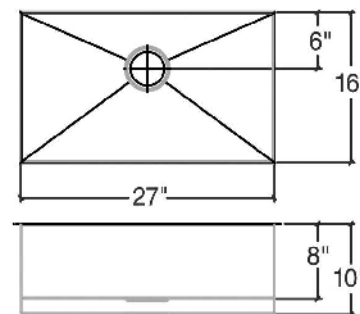

PRODUCT SPECIFICATIONS:

Sink type to be undermount single bowl. Sink to be handcrafted from a single sheet of 16 ga stainless steel having 18/10 chrome/nickel content and a no.4 brushed finish. Sink to feature bowl bottom grooves, center-back Ø3 1/2" drain placement and sound insulation pads. Sink overall dimensions to be 28" left-to-right and 17,5" front to back. Bowl dimensions to be 27" left-to-right and 16" front to back. Sink to feature 29mm radius corners. Sink to be Julien Classic™ collection model no. 3210 with bowl depth of 8" or model no. 3211 with bowl depth of 10".

PROJECT/JOB INFORMATION:

Project/Job name: _____

Specifier: _____

Contractor: _____

SINK DIMENSIONS:

Model	Overall	Bowl (s)	Depth	Recommended Cabinet size
3210	28 x 17,5	27 x 16	8	33
3211	28 x 17,5	27 x 16	10	33

- All dimensions are in inches
- Cutout template supplied with every sink and available on our web site

This specification is subject to change without notice. Julien assumes no responsibility for the use of superseded or voided specifications.