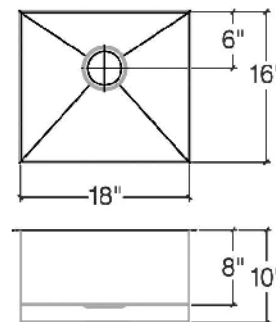

PRODUCT SPECIFICATIONS:

Sink type to be undermount single bowl. Sink to be handcrafted from a single sheet of 16 ga stainless steel having 18/10 chrome/nickel content and a no.4 brushed finish. Sink to feature bowl bottom grooves, center-back Ø3 1/2" drain placement and sound insulation pads. Sink overall dimensions to be 19" left-to-right and 17,5" front to back. Bowl dimensions to be 18" left-to-right and 16" front to back. Sink to feature 29mm radius corners. Sink to be Julien Classic™ collection model no. 3205 with bowl depth of 8" or model no. 3244 with bowl depth of 10".

PROJECT/JOB INFORMATION:

Project/Job name: _____

Specifier: _____

Contractor: _____

SINK DIMENSIONS:

Model	Overall	Bowl (s)	Depth	Recommended Cabinet size
3205	19 x 17,5	18 x 16	8	24
3244	19 x 17,5	18 x 16	10	24

- All dimensions are in inches
- Cutout template supplied with every sink and available on our web site

This specification is subject to change without notice. Julien assumes no responsibility for the use of superseded or voided specifications.