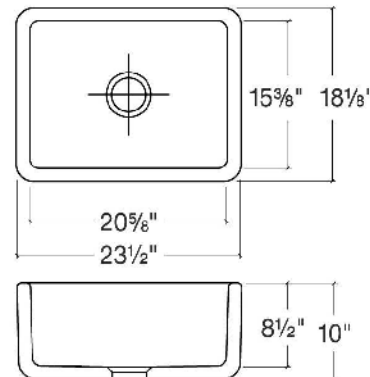

PROJECT/JOB INFORMATION:

Project/Job name: _____

Specifier: _____

Contractor: _____

This specification is subject to change without notice. Julien assumes no responsibility for the use of superseded or voided specifications.