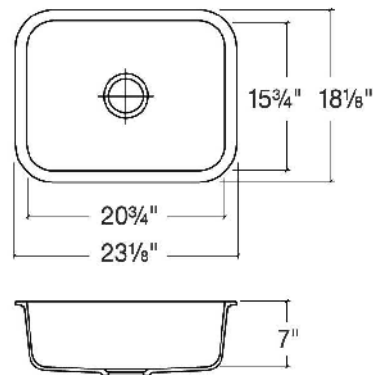

PROJECT/JOB INFORMATION:

Project/Job name: _____

Specifier: _____

Contractor: _____

This specification is subject to change without notice. Julien assumes no responsibility for the use of superseded or voided specifications.