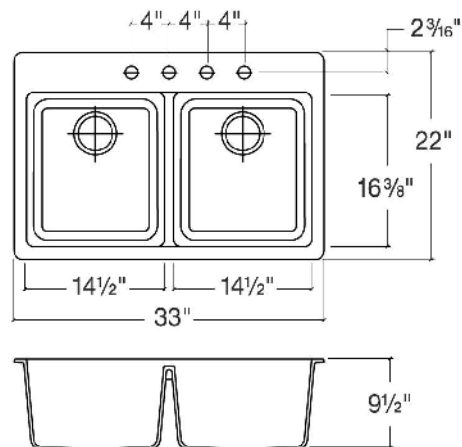

PRODUCT SPECIFICATIONS:

Sink to be topmount double bowl. Sink to be manufactured from a composite of quartz particles, acrylic resin and silver ions. Quartz content is a minimum of 80-85%. Sink to feature non-porous material and solid color throughout. Sink overall dimensions to be 33" left-to-right and 22" front-to-back. LH Bowl dimensions to be 14 1/2" left-to-right and 16 3/8" front-to-back. RH Bowl dimensions to be 14 1/2" left-to-right and 16 3/8" front-to-back. Sink to be Julien Granix collection with bowl depth of 9 1/2" on LH bowl and 9 1/2" on RH bowl.

PROJECT/JOB INFORMATION:

Project/Job name: _____
Specifier: _____
Contractor: _____

SINK DIMENSIONS:

Model	Overall	Bowl (s)	Depth	Recommended Cabinet size
066 001	33 x 22	LH 14 1/2 x 16 3/8 RH 14 1/2 x 16 3/8	9 1/2 9 1/2	36
066 011				
066 021				
066 031				
066 041				
066 051				

- All dimensions are in inches
- Cutout template supplied with every sink and available on our web site

This specification is subject to change without notice. Julien assumes no responsibility for the use of superseded or voided specifications.