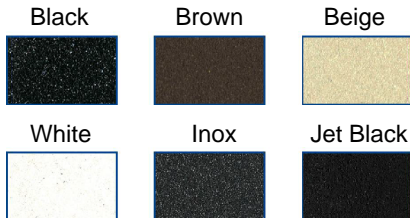

JULIEN

Donnez vie à vos idées.
Make your ideas real.

SPECIFICATIONS

Category: **Granix - Kitchen sink**
Type: **Topmount double bowl**
Product Name: **Summum - Double topmount**

MODEL: **066 001 - Black** **066 031 - White**
066 011 - Brown **066 041 - Inox**
066 021 - Beige **066 051 - Jet Black**

FEATURES:

- Manufactured in Germany
- 80-85% natural quartz content for excellent resistance to scratches and chips
- High-quality acrylic resin providing a highly resistant hardened composite material
- Non-porous material providing excellent stain resistance and ease of maintenance
- Anti-bacterial material with natural silver ions reducing bacterial growth by up to 95%
- Natural sound dampening properties
- Center back 3-1/2" drain placement
- 6 available colors - solid throughout the sink
- Limited lifetime warranty

AVAILABLE COLOURS:

WARRANTY:

Julien inc. offers a LIMITED LIFETIME WARRANTY on its Granix sinks, ensuring them against defects of material and workmanship. For further details on our product warranty, please refer to our catalog or Web site.

PRODUCT SPECIFICATIONS:

Sink to be topmount double bowl. Sink to be manufactured from a composite of quartz particles, acrylic resin and silver ions. Quartz content is a minimum of 80-85%. Sink to feature non-porous material and solid color throughout. Sink overall dimensions to be 33" left-to-right and 22" front-to-back. LH Bowl dimensions to be 14 1/2" left-to-right and 16 3/8" front-to-back. RH Bowl dimensions to be 14 1/2" left-to-right and 16 3/8" front-to-back. Sink to be Julien Granix collection with bowl depth of 9 1/2" on LH bowl and 9 1/2" on RH bowl.

PROJECT/JOB INFORMATION:

Project/Job name: _____
Specifier: _____
Contractor: _____