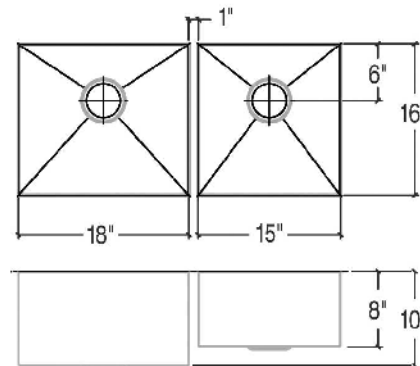

PRODUCT SPECIFICATIONS:

Sink type to be undermount double bowl. Sink to be handcrafted from a single sheet of 16 ga stainless steel having 18/10 chrome/nickel content and a no.4 brushed finish. Sink to feature bowl bottom grooves, rear Ø3 1/2" drain placement and sound insulation pads. Sink overall dimensions to be 35" left-to-right and 17,5" front to back. LH bowl dimensions to be 18" left-to-right and 16" front to back. RH bowl dimensions to be 15" left-to-right and 16" front to back. Sink to feature 7mm radius corners. Sink to be Julien J7® collection model no. 3992 with bowl depth of 10" on LH bowl and 8" on RH bowl.

PROJECT/JOB INFORMATION:

Project/Job name: _____

Specifier: _____

Contractor: _____

SINK DIMENSIONS:

Model	Overall	Bowl (s)	Depth	Recommended Cabinet size
3992	35 x 17,5	LH 18 x 16 RH 15 x 16	10 8	39

- All dimensions are in inches
- Cutout template supplied with every sink and available on our web site