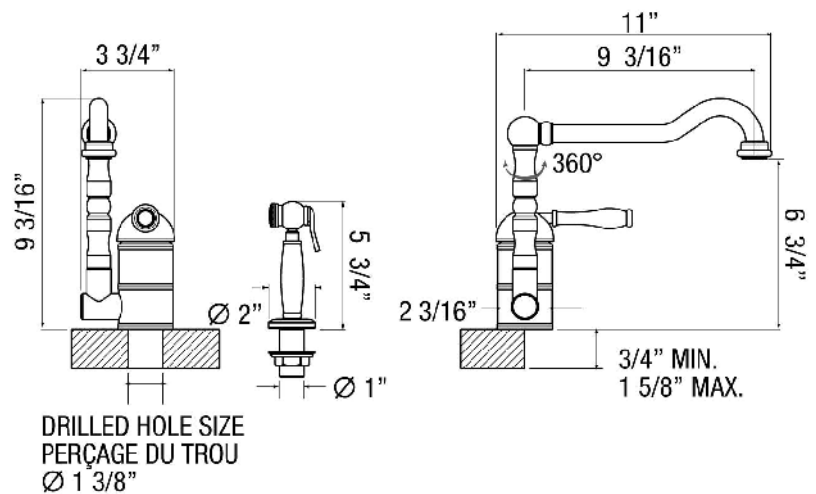

### PRODUCT SPECIFICATIONS:

Traditional kitchen faucet with swivel spout. Ceramic cartridge for high precision. 360° swivel head that work for any sinks size.

### PROJECT/JOB INFORMATION:

Project/Job name: \_\_\_\_\_

Specifier: \_\_\_\_\_

Contractor: \_\_\_\_\_

- All dimensions are in inches

This specification is subject to change without notice. Julien assumes no responsibility for the use of superseded or voided specifications.