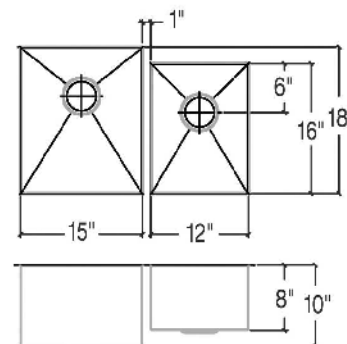

### PRODUCT SPECIFICATIONS:

Sink type to be undermount double bowl. Sink to be handcrafted from a single sheet of 16 ga stainless steel having 18/10 chrome/nickel content and a no.4 brushed finish. Sink to feature bowl bottom grooves, rear  $\text{Ø}3\ 1/2"$  drain placement and sound insulation pads. Sink overall dimensions to be 29" left-to-right and 19,5" front to back. LH bowl dimensions to be 15" left-to-right and 18" front to back. RH bowl dimensions to be 12" left-to-right and 16" front to back. Sink to feature 7mm radius corners. Sink to be Julien J7® collection model no. 3988 with bowl depth of 10" on LH bowl and 8" on RH bowl.

### SINK DIMENSIONS:

Model	Overall	Bowl (s)	Depth	Recommended Cabinet size
<b>3988</b>	29 x 19,5	LH 15 x 18 RH 12 x 16	10 8	33

- All dimensions are in inches
- Cutout template supplied with every sink and available on our web site