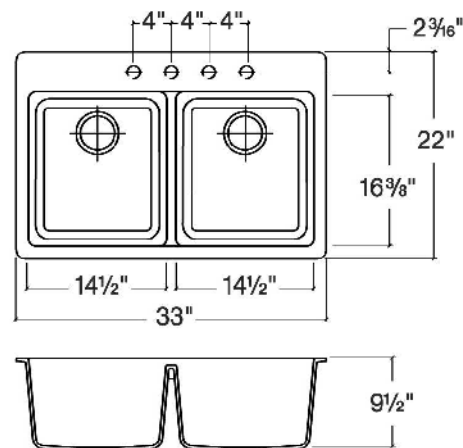

PROJECT/JOB INFORMATION:

Project/Job name: _____

Specifier: _____

Contractor: _____

This specification is subject to change without notice. Julien assumes no responsibility for the use of superseded or voided specifications.