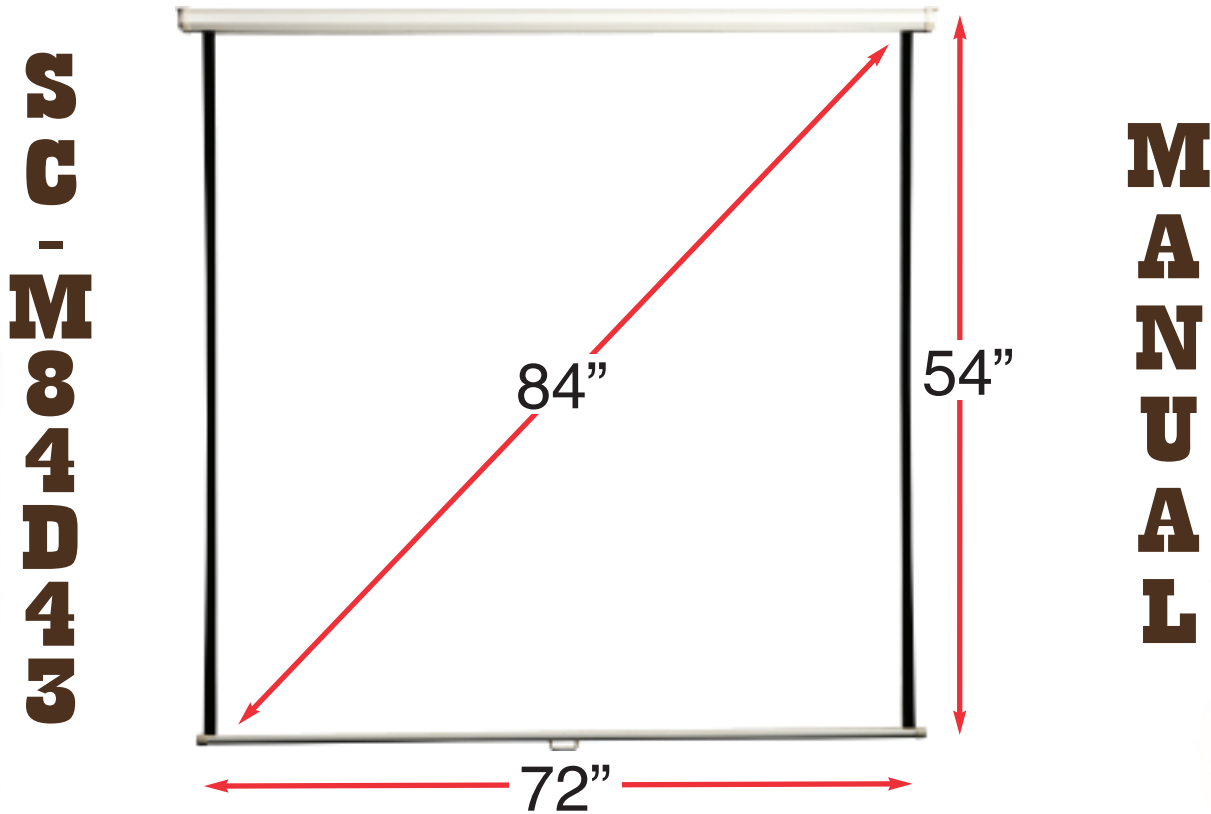

# MUSTANG<sup>TM</sup> MANUAL 4:3 SCREENS

Mustang's Manual Projection Screen easily install to a wall or ceiling, and effortlessly pull down and roll back up into the case. When looking for clean-line design that also delivers top of the line performance, choose Mustang's Manual Projection Screen. This screen easily pulls down to watch a movie or view a presentation, and then rolls up into its scratch resistant steel white case. With preset stops every 13 cm, you can pull the screen down as far or as little as you need to best fit your picture. Once the screen is pulled down, enjoy the screen's matte white viewing surface, which diffuses projected light uniformly over the screen- creating ideal viewing from any angle. Black masking borders around the sides of the screen increase picture focus and contrast. The HDTV (widescreen) versions include a black masking border above the image for a crisp clean look. Mustang's Manual Projection Screen is the ultimate pull-down projection screen.

## SPECIFICATIONS:

- Nominal Diagonal Size: 84"
- Aspect Ratio: 4:3 NTSC Video
- Screen Size: 72" w x 54" h
- Viewing Size: 66.5" w x 50" h
- Screen Material: Matte White
- Top Mask: 6" Mask
- Case Size: Length: 75.1" Diameter: 2.6"
- Case Color: White
- Format: Manual Wall Mount
- Gain: 1.0

## FEATURES:

- Matte White Screen Surface for Optimal Image and Color Reproduction
- Installs to Wall or Ceiling
- Installation Hardware Included
- Washable Screen Surface (mild soap and water)