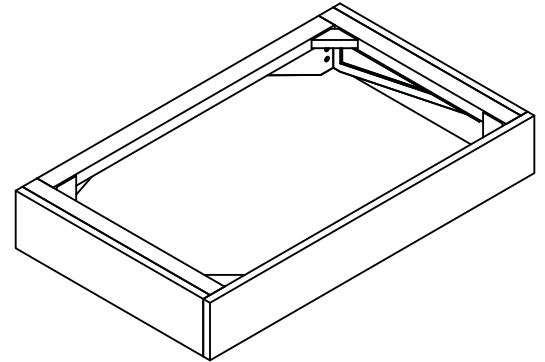

FEATURES

- unique modular component system
- design your own personal bathroom space
- steel mounting frames provided for all load-bearing components
- unique storage components available

COLORS / FINISHES

- DW Dark Walnut

NOMINAL DIMENSIONS

- 36" Width x 21 1/2" Depth x 5 1/2" Height

SPECIFIED MODEL

MODEL	DESCRIPTION	COLORS / FINISHES
SH-BLOX-OT36DW	36" BLOX Open Top Console	☐ Dark Walnut

RECOMMENDED COMPONENTS
Customize with coordinating Blox components