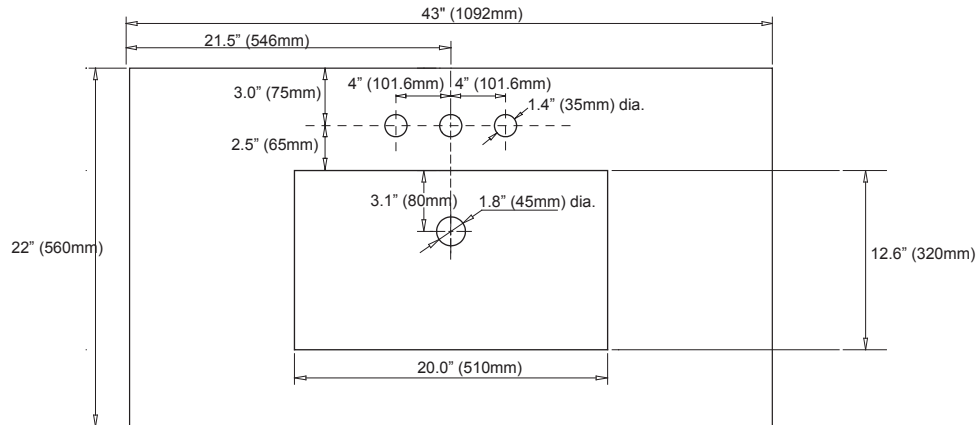

FEATURES

- Glossy Vitreous China finish
- Rear overflow with square integral bowl
- Available in five standard sizes – 25", 31", 37", 43" and 49"
- Top pre-cut for 8" wide spread faucet and standard drain outlet

COLORS / FINISHES

- WT: White

NOMINAL DIMENSIONS

- 43" Width x 22" Depth

SPECIFIED MODEL

MODEL	DESCRIPTION	COLORS / FINISHES
CST430WT-3	43" Vitreous China top	☐ White

RECOMMENDED COMPONENT		
UM110CP	Xylem Pop-up Umbrella Drain with Overflow	☐ Chrome

PRODUCT DIAGRAM

(FRONT VIEW)

(SIDE VIEW)