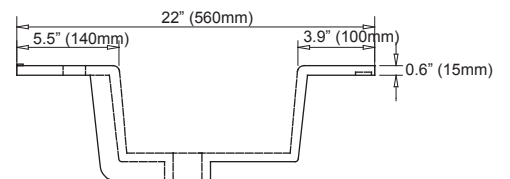

FEATURES

- Glossy Vitreous China finish
- Rear overflow with square integral bowl
- Available in five standard sizes – 25", 31", 37", 43" and 49"
- Top pre-cut for 8" wide spread faucet and standard drain outlet

COLORS / FINISHES

- WT: White

NOMINAL DIMENSIONS

- 43" Width x 22" Depth

SPECIFIED MODEL

MODEL	DESCRIPTION	COLORS / FINISHES
CST430WT-3	43" Vitreous China top	☐ White

RECOMMENDED COMPONENT		
UM110CP	Xylem Pop-up Umbrella Drain with Overflow	☐ Chrome

PRODUCT DIAGRAM

(FRONT VIEW)

(SIDE VIEW)