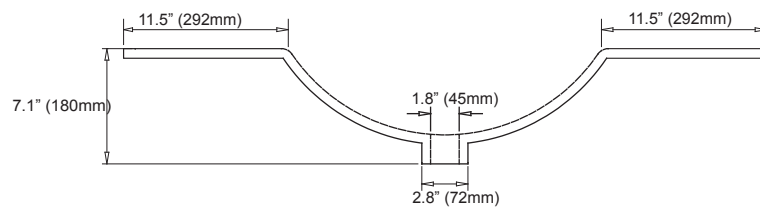

FEATURES

- Glossy Vitreous China finish
- Rear overflow with square integral bowl
- Available in five standard sizes – 25", 31", 37", 43" and 49"
- Top pre-cut for 8" wide spread faucet and standard drain outlet

COLORS / FINISHES

- WT: White

NOMINAL DIMENSIONS

- 43" Width x 22" Depth

SPECIFIED MODEL

MODEL	DESCRIPTION	COLORS / FINISHES
CST430WT-3	43" Vitreous China top	☐ White

RECOMMENDED COMPONENT		
UM110CP	Xylem Pop-up Umbrella Drain with Overflow	☐ Chrome

PRODUCT DIAGRAM

(FRONT VIEW)

(SIDE VIEW)