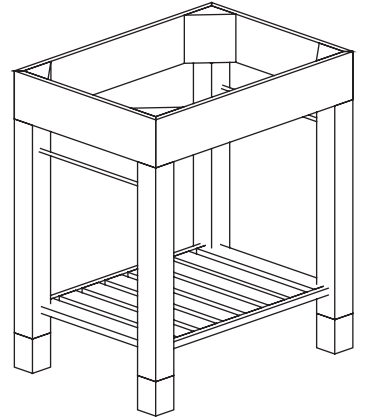

## FEATURES

- Minimalist design approach
- Works perfectly with most Xylem tops and vessels
- Available in four sizes - 24", 30", 36" and 48"
- Rich dark Walnut Finish
- Polished Chrome towel bar on each side of console table

## NOMINAL DIMENSIONS

- 30" Width x 21.5" Depth x 34" Height (with adjustable leg)
- 30" Width x 21.5" Depth x 30" Height (without adjustable leg)