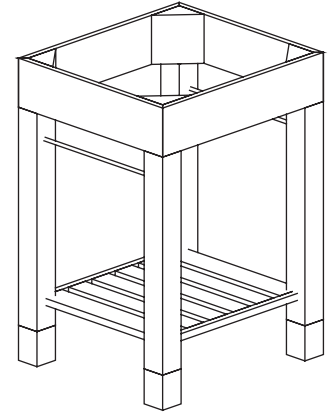

## FEATURES

- Minimalist design approach
- Works perfectly with most Xylem tops and vessels
- Available in four sizes - 24", 30", 36" and 48"
- Rich Dark Walnut finish
- Polished Chrome towel bar on each side of console table

## NOMINAL DIMENSIONS

- 24" Width x 21.5" Depth x 34" Height (with adjustable leg)
- 24" Width x 21.5" Depth x 30" Height (without adjustable leg)

## SPECIFIED MODEL

MODEL	DESCRIPTION	COLORS / FINISHES
V-EUROPA-24DK	24" EUROPA Vanity Stand	<input type="checkbox"/> Dark Walnut

RECOMMENDED COMPONENTS		
M-EUROPA-24DK	24" EUROPA Mirror	<input type="checkbox"/> Dark Walnut
SH-EUROPA-12DK	12" EUROPA Wall Shelf	<input type="checkbox"/> Dark Walnut
Counter Top (Undermount)	Any 25" Glass or Stone or REFLEX Vanity Top	
Counter Top (Vessel)	Any 25" Glass or Stone or REFLEX Vessel Top	
SH-EUROPA-DR-12DK	Europa Shelf / Bridge	<input type="checkbox"/> Dark Walnut
Sink	Undermount Sink or any Vessel Sink	
Drain Kit	Xylem Umbrella Drain	<input type="checkbox"/> Chrome <input type="checkbox"/> Brushed Nickel
Mounting Ring (Vessel)	Xylem Mounting Ring (for vessel sink)	<input type="checkbox"/> Chrome <input type="checkbox"/> Brushed Nickel