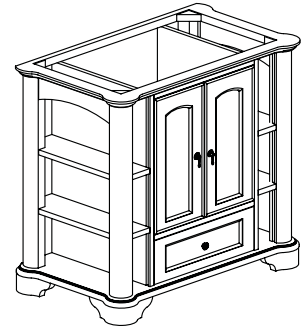

FEATURES

- Traditional vanity features shelves and doors
- Bottom drawer for additional storage
- All hardware features “soft-close”
- Mirror can be mounted horizontal or vertical

COLORS / FINISHES

- BN: Mahogany

NOMINAL DIMENSIONS

- 36" Width x 21" Depth x 34" Height

SPECIFIED MODEL

MODEL	DESCRIPTION	COLORS / FINISHES
V-WYNCOTE-36BN	36" WYNCOTE Vanity	<input type="checkbox"/> Mahogany

RECOMMENDED COMPONENTS		
M-WYNCOTE-36BN	36" WYNCOTE Mirror	<input type="checkbox"/> Mahogany
S-WYNCOTE-36BK	36" WYNCOTE Stone Top	<input type="checkbox"/> Black Granite
CUM152OV	Xylem 15" Undermount Vitreous China Sink	
Drain Kit	Xylem Umbrella Drain	<input type="checkbox"/> Chrome <input type="checkbox"/> Brushed Nickel
Faucet	8" Widespread Faucet	<input type="checkbox"/> Chrome <input type="checkbox"/> Brushed Nickel