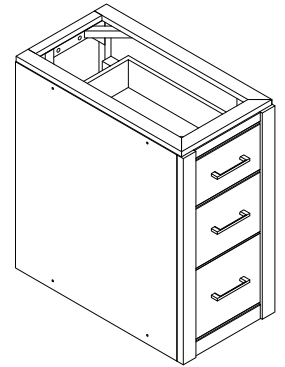

FEATURES

- sophisticated elegance
- chrome accented drawers
- matching mirror with chrome trim
- constructed of poplar solids and birch veneers
- two drawers with soft-close undermount glides

COLORS / FINISHES

- BK: Black
- WT: White

NOMINAL DIMENSIONS

- 12" Width x 22" Depth x 24" Height

SPECIFIED MODEL

MODEL	DESCRIPTION	COLORS / FINISHES
BR-MANHATTAN-12BK / WT	12" MANHATTAN BRIDGE / DRAWER	<input type="checkbox"/> Black / White