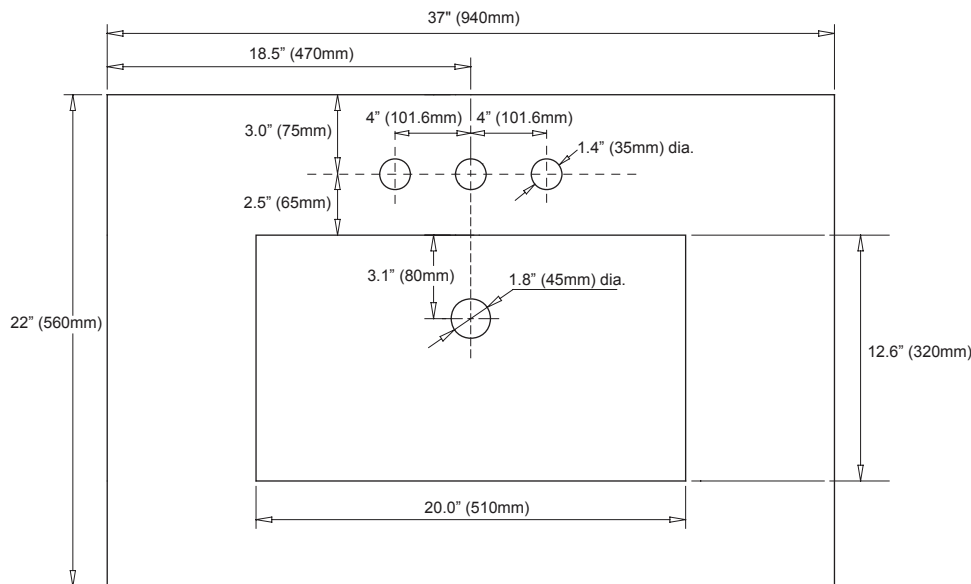

## FEATURES

- Glossy Vitreous China finish
- Rear overflow with square integral bowl
- Available in four standard sizes – 25", 31", 37" and 49"
- Top pre-cut for 8" widespread faucet and standard drain outlet

## NOMINAL DIMENSIONS

- 37" Width x 22" Depth

## PRODUCT DIAGRAM

(FRONT VIEW)

(SIDE VIEW)