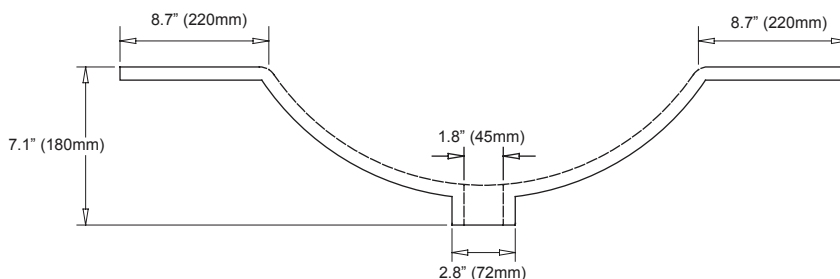

## FEATURES

- Glossy Vitreous China finish
- Rear overflow with square integral bowl
- Available in four standard sizes – 25", 31", 37" and 49"
- Top pre-cut for 8" widespread faucet and standard drain outlet

## NOMINAL DIMENSIONS

- 37" Width x 22" Depth

## SPECIFIED MODEL

| MODEL      | DESCRIPTION            | COLORS / FINISHES |
|------------|------------------------|-------------------|
| CST370WT-3 | 37" Vitreous China top | □ White           |

| RECOMMENDED COMPONENT |                                           |          |
|-----------------------|-------------------------------------------|----------|
| CYLSL10CP             | Xylem Small Cylinder Faucet               | □ Chrome |
| UM110CP               | Xylem Pop-up Umbrella Drain with Overflow | □ Chrome |

## PRODUCT DIAGRAM

(FRONT VIEW)

(SIDE VIEW)