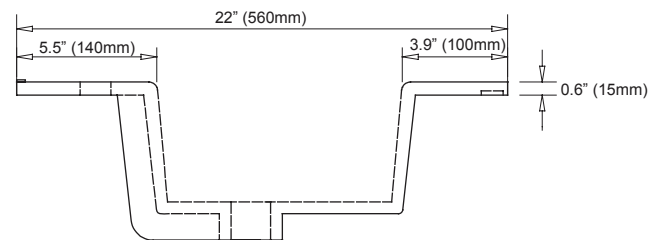

## NOMINAL DIMENSIONS

- 37" Width x 22" Depth

## SPECIFIED MODEL

| MODEL      | DESCRIPTION            | COLORS / FINISHES |
|------------|------------------------|-------------------|
| CST370WT-3 | 37" Vitreous China top | □ White           |

| RECOMMENDED COMPONENT |                                           |          |
|-----------------------|-------------------------------------------|----------|
| CYLSL10CP             | Xylem Small Cylinder Faucet               | □ Chrome |
| UM110CP               | Xylem Pop-up Umbrella Drain with Overflow | □ Chrome |

## PRODUCT DIAGRAM

(FRONT VIEW)

(SIDE VIEW)