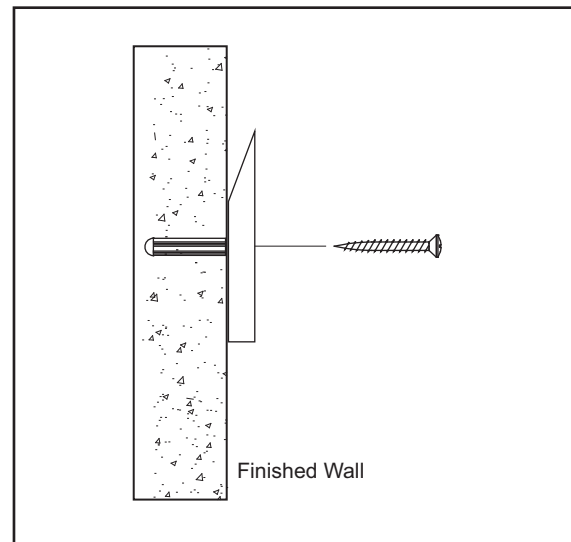

SUGGESTED TOOLS AND MATERIALS

Philips Screwdriver

Level

Drill

Tape Measure

Safety Glasses

PARTS / HARDWARE INCLUDED

200001

3x

115010

3x

MIRROR INSTALLATION

1

2

**** NOTE:** Mirror style, shape may vary from the picture above. Instructional purposes only