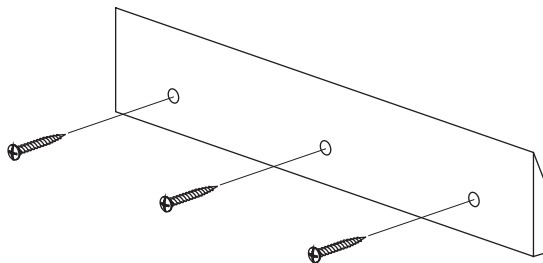

SUGGESTED TOOLS AND MATERIALS

Philips Screwdriver

Level

Drill

Tape Measure

Safety Glasses

PARTS / HARDWARE INCLUDED

200001

3x

115010

3x

MIRROR INSTALLATION

1

2

**** NOTE:** Mirror style, shape may vary from the picture above. Instructional purposes only