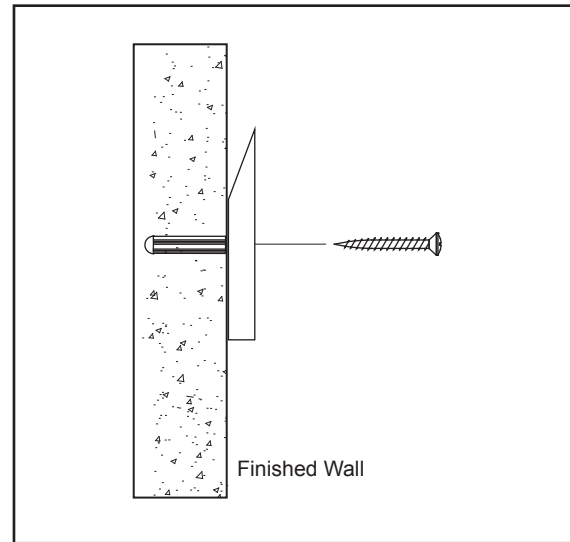

### SUGGESTED TOOLS AND MATERIALS

Philips Screwdriver

Level

Drill

Tape Measure

Safety Glasses

### PARTS / HARDWARE INCLUDED

3x

3x

### MIRROR INSTALLATION

1

2

**\*\* NOTE:** Mirror style, shape may vary from the picture above. Instructional purposes only