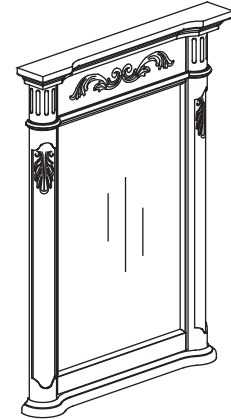

FEATURES

- traditional design featuring hand-carved wood accents
- mirror available in three sizes – 24", 30" and 36"
- available in Antique Cherry Spice or Antique Bisque
- solid birch construction with cherry veneer

COLORS / FINISHES

- BN Antique Cherry Spice
- WT Antique Bisque

NOMINAL DIMENSIONS

- 24" Width x 3.2" Depth x 33" Height

SPECIFIED MODEL

MODEL	DESCRIPTION	COLORS / FINISHES	
M-WINDSOR-24BN / WT	24" WINDSOR Mirror	<input type="checkbox"/> Antique Cherry Spice	<input type="checkbox"/> Antique Bisque

RECOMMENDED COMPONENTS			
V-WINDSOR-24BN / WT	24" WINDSOR Vanity	<input type="checkbox"/> Antique Cherry Spice	<input type="checkbox"/> Antique Bisque
S-WINDSOR-24DE / BK	25" WINDSOR Stone Top	<input type="checkbox"/> Dark Emperador	<input type="checkbox"/> Black Granite
LT-WINDSOR-24BN / WT	24" Linen Tower	<input type="checkbox"/> Antique Cherry Spice	<input type="checkbox"/> Antique Bisque
CUM177OV	18" Vitreous China Undermount	<input type="checkbox"/> White	
Faucet	Xylem Widespread Faucet	<input type="checkbox"/> Chrome	<input type="checkbox"/> Brushed Nickel
Drain Kit	Xylem Umbrella Drain	<input type="checkbox"/> Chrome	<input type="checkbox"/> Brushed Nickel