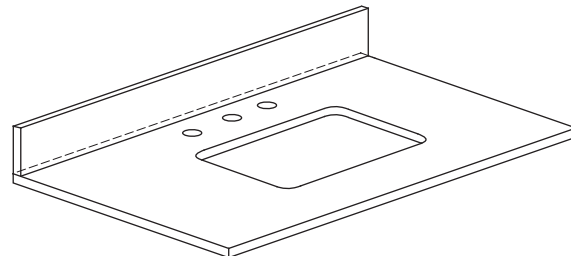

FEATURES

- natural White Carrara Marble
- natural surface variations and markings
- available in two standard sizes - 31", and 37"
- top pre-cut for wide spread faucet and CUM198RWT rectangular undermount
- backsplash included

COLORS / FINISHES

- WT White Carrara Marble

NOMINAL DIMENSIONS

- 37" Width x 22" Depth x 1" Height

SPECIFIED MODEL

MODEL	DESCRIPTION	COLORS / FINISHES
MAUT37RWT	37" Stone Vanity Top	<input type="checkbox"/> White Carrara Marble