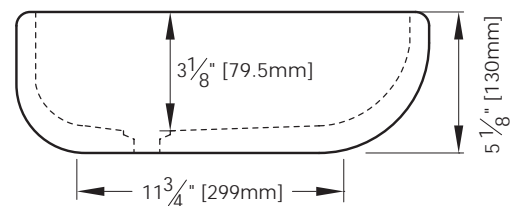

FEATURES

- vessel application
- Vitreous China

COLORS / FINISHES

- White

NOMINAL DIMENSIONS

- 26³/₄" Width x 15" Depth x 5¹/₈" Height

SPECIFIED MODEL

MODEL	DESCRIPTION	COLORS / FINISHES
CVE277RC	28" Rectangular Vitreous China Vessel	<input type="checkbox"/> White

RECOMMENDED COMPONENTS		
Drain Kit	Xylem Umbrella Drain	<input type="checkbox"/> Chrome <input type="checkbox"/> Brushed Nickel

PRODUCT DIAGRAM

NOMINAL DIMENSIONS

TOP

FRONT

SIDE