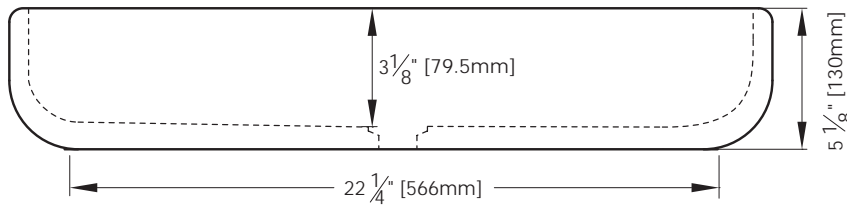

FEATURES

- vessel application
- Vitreous China

COLORS / FINISHES

- White

NOMINAL DIMENSIONS

- 26³/₄" Width x 15" Depth x 5¹/₈" Height

SPECIFIED MODEL

MODEL	DESCRIPTION	COLORS / FINISHES
CVE277RC	28" Rectangular Vitreous China Vessel	<input type="checkbox"/> White

RECOMMENDED COMPONENTS		
Drain Kit	Xylem Umbrella Drain	<input type="checkbox"/> Chrome <input type="checkbox"/> Brushed Nickel

PRODUCT DIAGRAM

NOMINAL DIMENSIONS

TOP

FRONT

SIDE