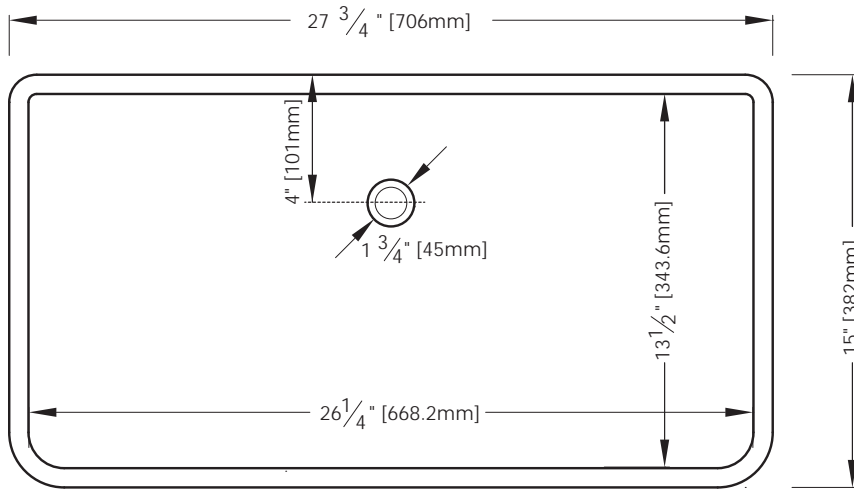

PRODUCT DIAGRAM

NOMINAL DIMENSIONS

TOP