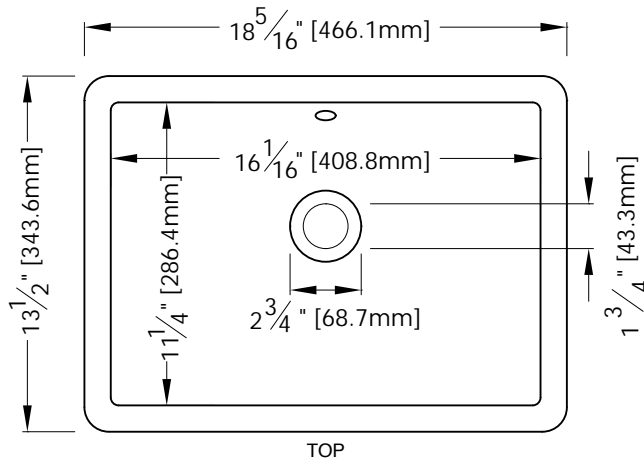

PRODUCT DIAGRAM

BACK