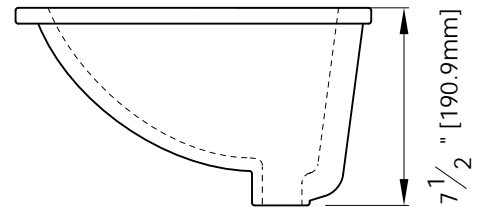

## NOMINAL DIMENSIONS

- 18 5/16" Width x 13 1/2" Depth x 7 1/2" Height

## SPECIFIED MODEL

MODEL	DESCRIPTION	COLORS / FINISHES
CUM183RWT	18" Rectangular Undermount Vitreous China Sink	<input type="checkbox"/> White

RECOMMENDED COMPONENTS		
Drain Kit	Xylem Umbrella Drain	<input type="checkbox"/> Chrome <input type="checkbox"/> Brushed Nickel

## PRODUCT DIAGRAM

BACK

SIDE