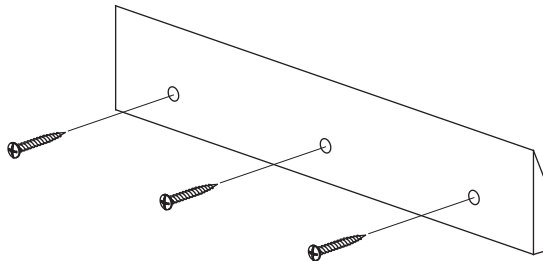

SUGGESTED TOOLS AND MATERIALS

Philips Screwdriver

Level

Drill

Tape Measure

Safety Glasses

PARTS / HARDWARE INCLUDED

200001

3x

115010

3x

MIRROR INSTALLATION

1

2

**** NOTE:** Mirror style, shape may vary from the picture above. Instructional purposes only