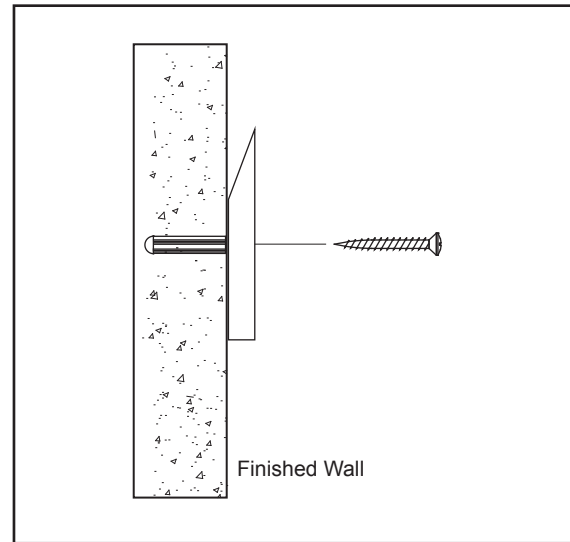

SUGGESTED TOOLS AND MATERIALS

Philips Screwdriver

Level

Drill

Tape Measure

Safety Glasses

PARTS / HARDWARE INCLUDED

200001

3x

115010

3x

MIRROR INSTALLATION

1

2

**** NOTE:** Mirror style, shape may vary from the picture above. Instructional purposes only