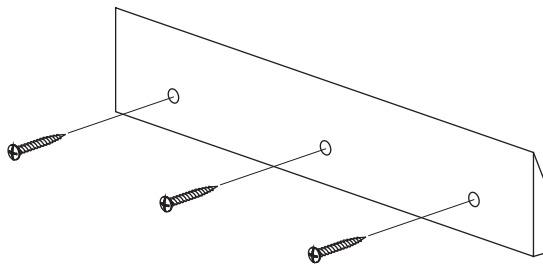

SUGGESTED TOOLS AND MATERIALS

PARTS / HARDWARE INCLUDED

200001

3x

115010

3x

MIRROR INSTALLATION

1