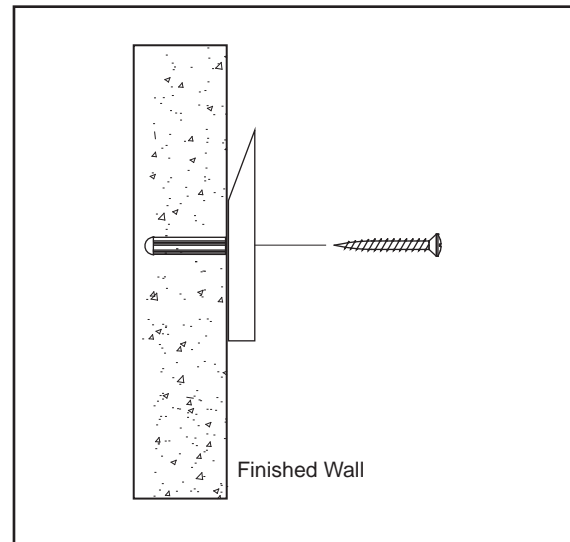

SUGGESTED TOOLS AND MATERIALS

PARTS / HARDWARE INCLUDED

200001

3x

115010

3x

MIRROR INSTALLATION

1