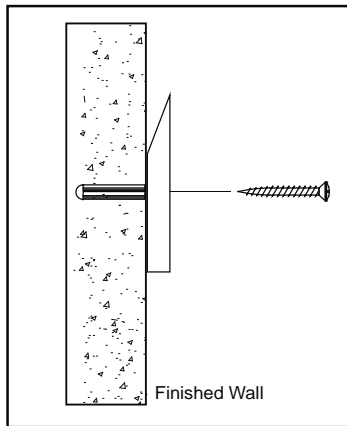

SUGGESTED TOOLS AND MATERIALS

PARTS / HARDWARE INCLUDED

3x

3x

MIRROR INSTALLATION

1