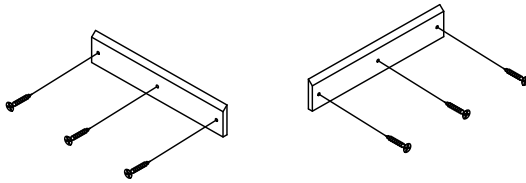

SUGGESTED TOOLS AND MATERIALS

PARTS / HARDWARE INCLUDED

3x

3x

MIRROR INSTALLATION

1

3

2

CARE AND CLEANING OF MIRROR

Clean the mirror using a soft, slightly damp cloth. When cleaning the mirror, spray the mirror with a glass cleaner and wipe clean.