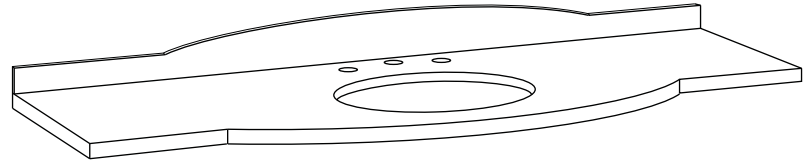

FEATURES

- understated elegant design
- configurable to various sizes using the bridge components
- matching mirrors available
- Birch veneer over solid Poplar

COLORS / FINISHES

- GB Galala Beige

NOMINAL DIMENSIONS

- 61" Width x 22" Depth x 1" Height

SPECIFIED MODEL