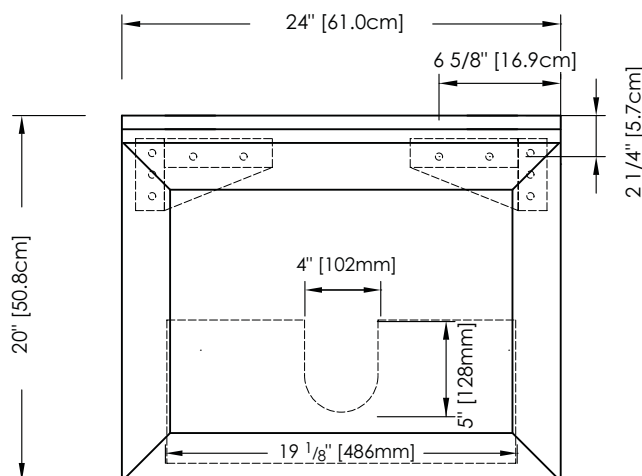

## NOMINAL DIMENSIONS

- 24" Width x 21 1/2" Depth x 20" Height

## PRODUCT DIAGRAM

TOP

FRONT

SIDE