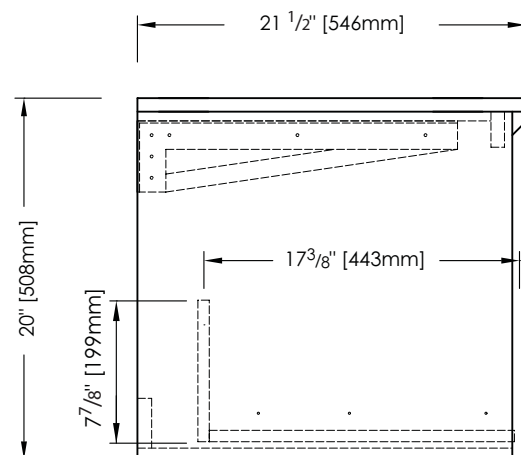

## NOMINAL DIMENSIONS

- 24" Width x 21 1/2" Depth x 20" Height

## PRODUCT DIAGRAM

TOP

FRONT

SIDE