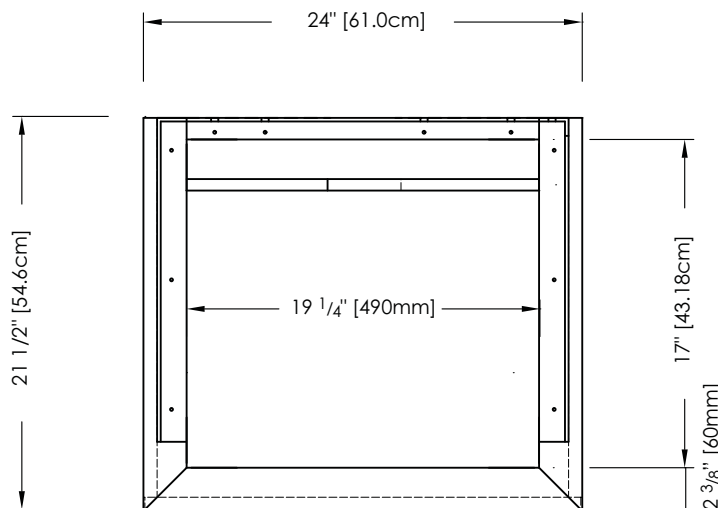

## NOMINAL DIMENSIONS

- 24" Width x 21 1/2" Depth x 20" Height

## PRODUCT DIAGRAM

TOP

FRONT

SIDE