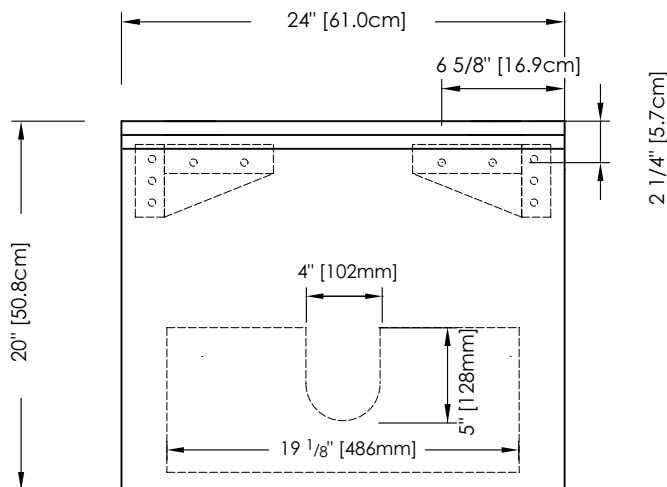

- DW Dark Walnut

NOMINAL DIMENSIONS

- 24" Width x 21 1/2" Depth x 20" Height

SPECIFIED MODEL

MODEL	DESCRIPTION	COLORS / FINISHES
V-BLOX-DR24DW	24" BLOX Drawer	☐ Dark Walnut

RECOMMENDED COMPONENTS
Customize with coordinating Blox components

PRODUCT DIAGRAM

TOP

FRONT

SIDE