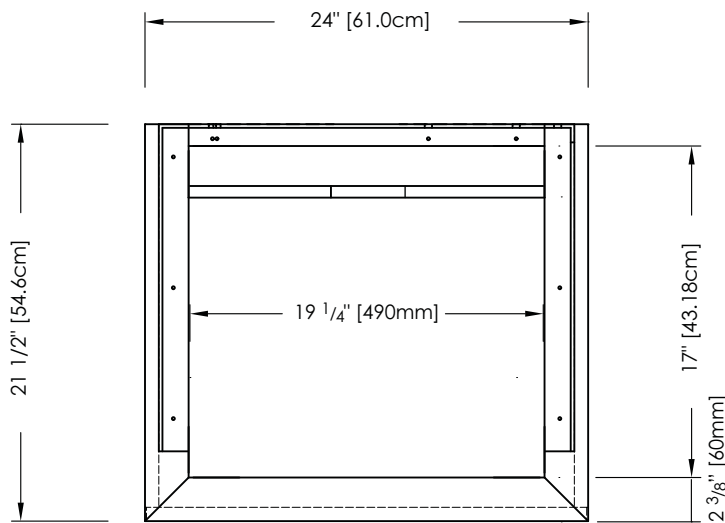

- DW Dark Walnut

NOMINAL DIMENSIONS

- 24" Width x 21 1/2" Depth x 20" Height

SPECIFIED MODEL

MODEL	DESCRIPTION	COLORS / FINISHES
V-BLOX-DR24DW	24" BLOX Drawer	☐ Dark Walnut

RECOMMENDED COMPONENTS
Customize with coordinating Blox components

PRODUCT DIAGRAM

TOP

FRONT

SIDE