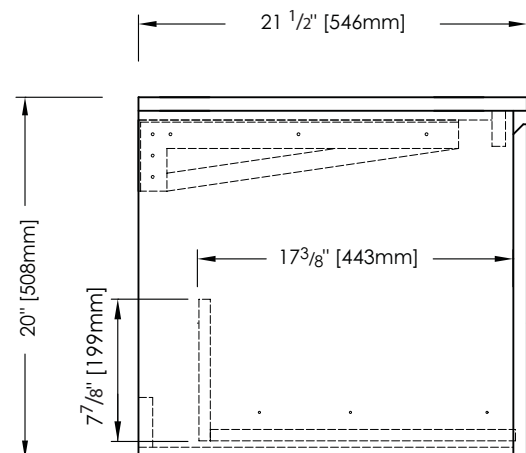

- DW Dark Walnut

NOMINAL DIMENSIONS

- 24" Width x 21 1/2" Depth x 20" Height

SPECIFIED MODEL

MODEL	DESCRIPTION	COLORS / FINISHES
V-BLOX-DR24DW	24" BLOX Drawer	☐ Dark Walnut

RECOMMENDED COMPONENTS
Customize with coordinating Blox components

PRODUCT DIAGRAM

TOP

FRONT

SIDE