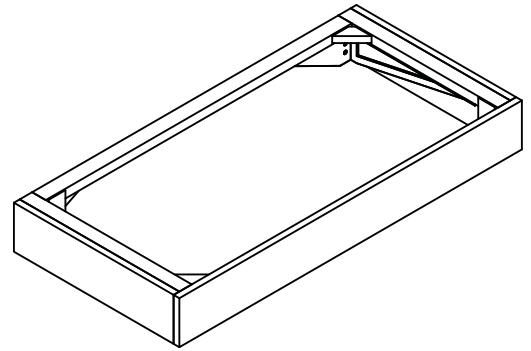

FEATURES

- unique modular component system
- design your own personal bathroom space
- steel mounting frames provided for all load-bearing components
- unique storage components available

COLORS / FINISHES

- DW Dark Walnut

NOMINAL DIMENSIONS

- 48" Width x 21 1/2" Depth x 5 1/2" Height

SPECIFIED MODEL

MODEL	DESCRIPTION	COLORS / FINISHES
SH-BLOX-OT48DW	48" BLOX Open Top Console	☐ Dark Walnut

RECOMMENDED COMPONENTS
Customize with coordinating Blox components