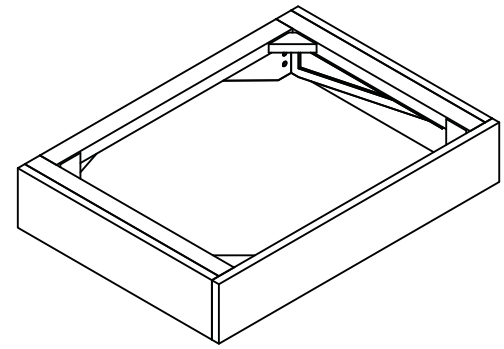

- DW Dark Walnut

NOMINAL DIMENSIONS

- 30" Width x 21 1/2" Depth x 5 1/2" Height

SPECIFIED MODEL

MODEL	DESCRIPTION	COLORS / FINISHES
SH-BLOX-OT30DW	30" BLOX Open Top Console	☐ Dark Walnut

RECOMMENDED COMPONENTS
Customize with coordinating Blox components