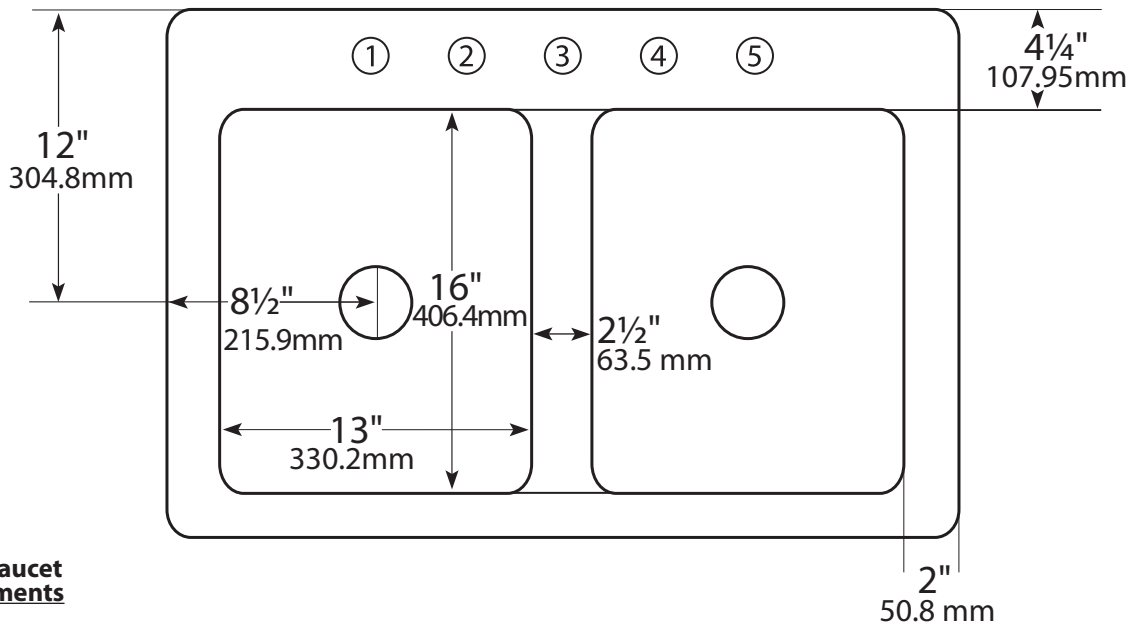

Standard Faucet Hole Placements

- 1 Hole - #3
- 3 Hole - #s 2, 3, & 4
- 4 Hole - #s 2, 3, 4 & 5
- 5 Hole - #s 1, 2, 3, 4 & 5

*Must specify 2 hole placement

Drains not included.

Certified by: National Association of Homebuilders
(NAHB) Research Center and CSA International

Meets or Exceeds:

CSA B45.0-02 ANSI Z 124.3 - 1995
CSA B45.5-02 ANSI Z 124.6 - 1997

All designs and specifications
subject to change without notice
All dimensions are ± 1/4" (6.35 mm)

900051 © 2009 CorStone, Inc.