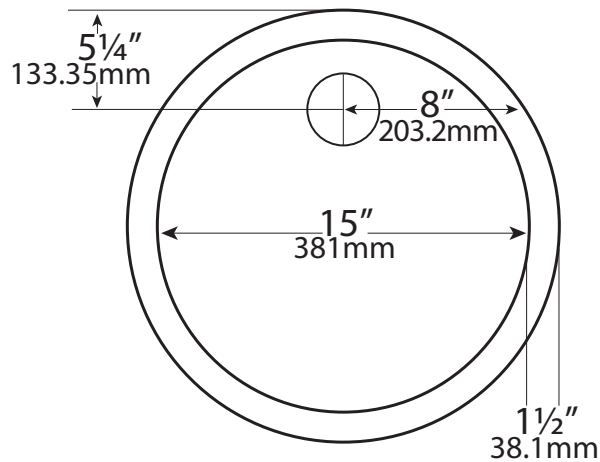

Drains not included.

Certified by: National Association of Homebuilders
(NAHB) Research Center and CSA International

Meets or Exceeds:

CSA B45.0-02 ANSI Z 124.3 - 1995
CSA B45.5-02 ANSI Z 124.6 - 1997

All designs and specifications
subject to change without notice
All dimensions are $\pm 1/4"$ (6.35 mm)

900051 © 2009 CorStone, Inc.