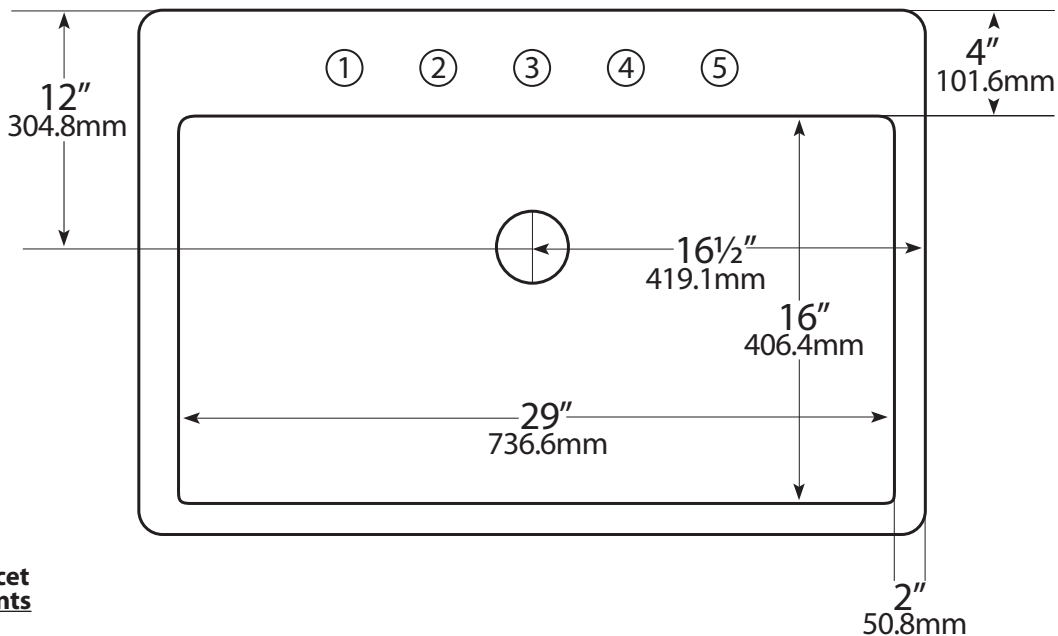

Standard Faucet Hole Placements

- 1 Hole - #3
- 3 Hole - #s 2, 3, & 4
- 4 Hole - #s 2, 3, 4 & 5
- 5 Hole - #s 1, 2, 3, 4 & 5

*Must specify 2 hole placement

Drains not included.

Certified by: National Association of Homebuilders (NAHB) Research Center and CSA International

Meets or Exceeds:

CSA B45.0-02 ANSI Z 124.3 - 1995
CSA B45.5-02 ANSI Z 124.6 - 1997

All designs and specifications subject to change without notice
All dimensions are $\pm 1/4"$ (6.35 mm)

900051 © 2009 CorStone, Inc.