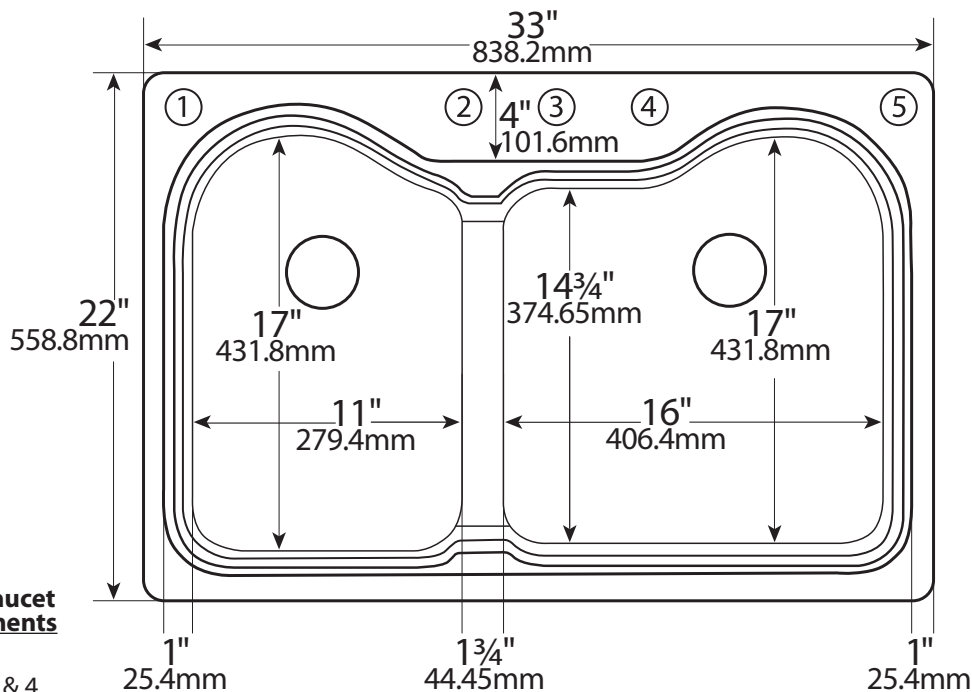

## Advantage 3.2 Series

- Double Bowl Kitchen
- Self-Rim
- 1, 2, 3, 4 & 5 Hole
- 60/40 with Deco Rim

**33" x 22" x 7½"/9½"**

**838.2 mm x 558.8mm x 190.5mm/241.3**

Cutout dimensions: 31" x 20" with 1" radius corners.

**Standard Faucet Hole Placements**

- 1 Hole - #3
- 3 Hole - #s 2, 3, & 4
- 4 Hole - #s 2, 3, 4 & 5
- 5 Hole - #s 1, 2, 3, 4 & 5

**\*Must specify 2 hole placement**

Drains not included.

Certified by: National Association of Homebuilders (NAHB) Research Center and CSA International

Meets or Exceeds:

CSA B45.0-02 ANSI Z 124.3 - 1995  
CSA B45.5-02 ANSI Z 124.6 - 1997

United States Patents US437,035, US441,853, US442,679, US453,554, US457,944 and other Patents Pending may apply.

All designs and specifications subject to change without notice  
All dimensions are ± 1/4" (6.35 mm)