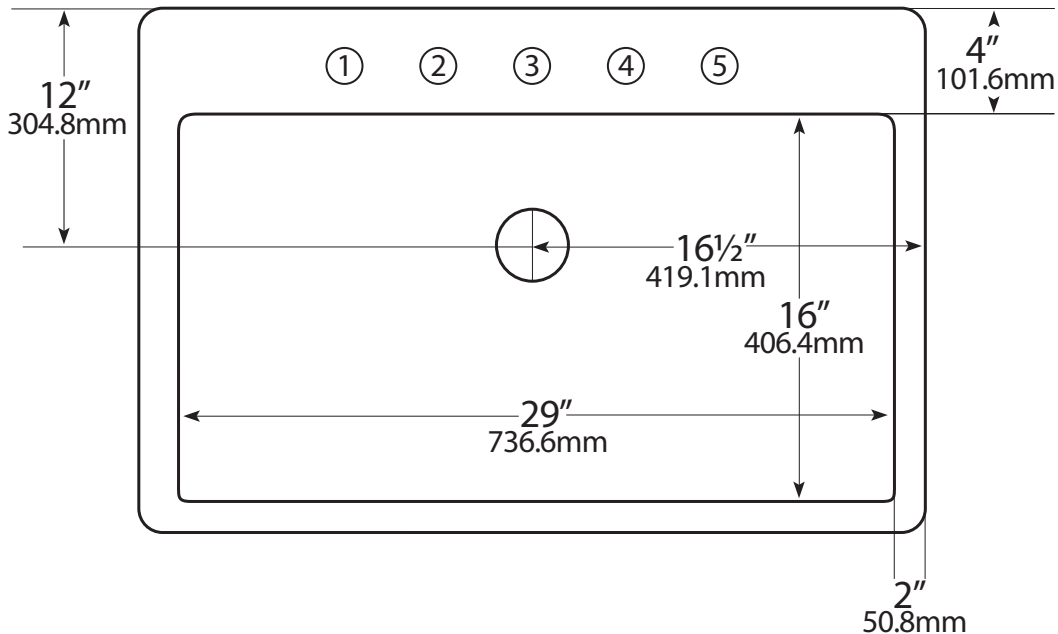

Drains not included.

Certified by: National Association of Homebuilders
(NAHB) Research Center and CSA International

Meets or Exceeds:

CSA B45.0-02 ANSI Z 124.3 - 1995
CSA B45.5-02 ANSI Z 124.6 - 1997

All designs and specifications
subject to change without notice
All dimensions are $\pm 1/4"$ (6.35 mm)

900051 © 2009 CorStone, Inc.