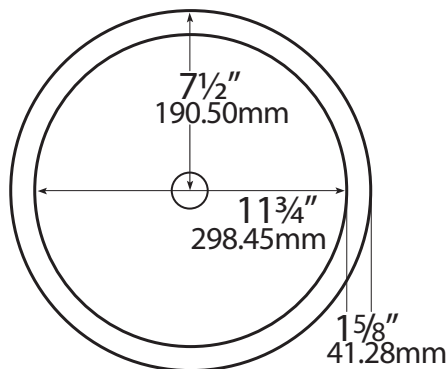

Drains not included.

Certified by: National Association of Homebuilders
(NAHB) Research Center and CSA International

Meets or Exceeds:

CSA B45.0-02 ANSI Z 124.3 - 1995
CSA B45.0-02 ANSI Z 124.6 - 1997

All designs and specifications
subject to change without notice
All dimensions are ± 1/4" (6.35 mm)

900051 © 2009 CorStone, Inc.