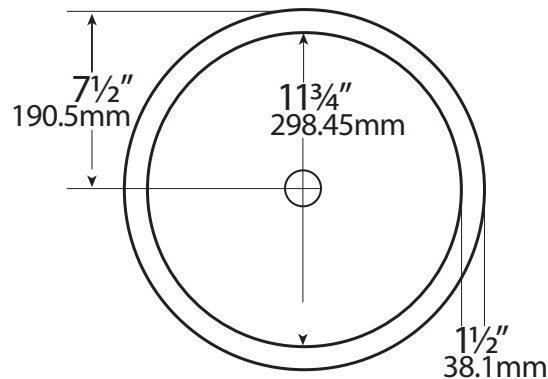

Drains not included.

Certified by: National Association of Homebuilders
(NAHB) Research Center and CSA International

Meets or Exceeds:

CSA B45.0-02 ANSI Z 124.3 - 1995
CSA B45.5-02 ANSI Z 124.6 - 1997

All designs and specifications
subject to change without notice
All dimensions are $\pm 1/4"$ (6.35 mm)

900051 © 2009 CorStone, Inc.