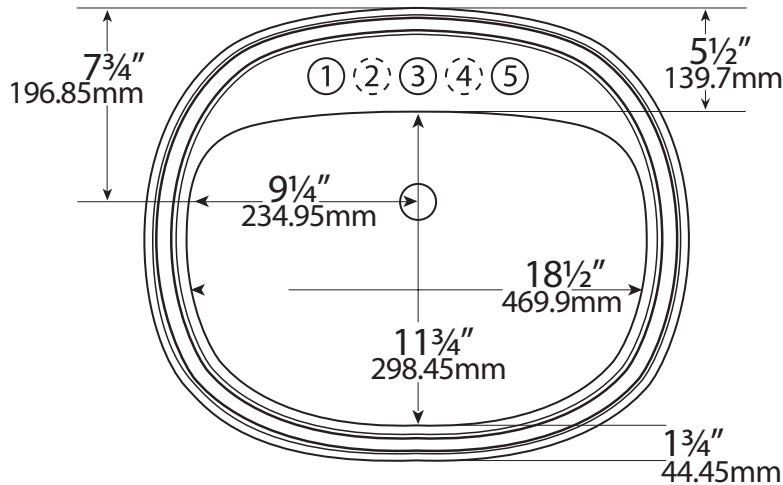

Drains not included.

Certified by: National Association of Homebuilders
(NAHB) Research Center and CSA International

Meets or Exceeds:

CSA B45.0-02 ANSI Z 124.3 - 1995
CSA B45.5-02 ANSI Z 124.6 - 1997

All designs and specifications
subject to change without notice
All dimensions are ± 1/4" (6.35 mm)

900051 © 2009 CorStone, Inc.