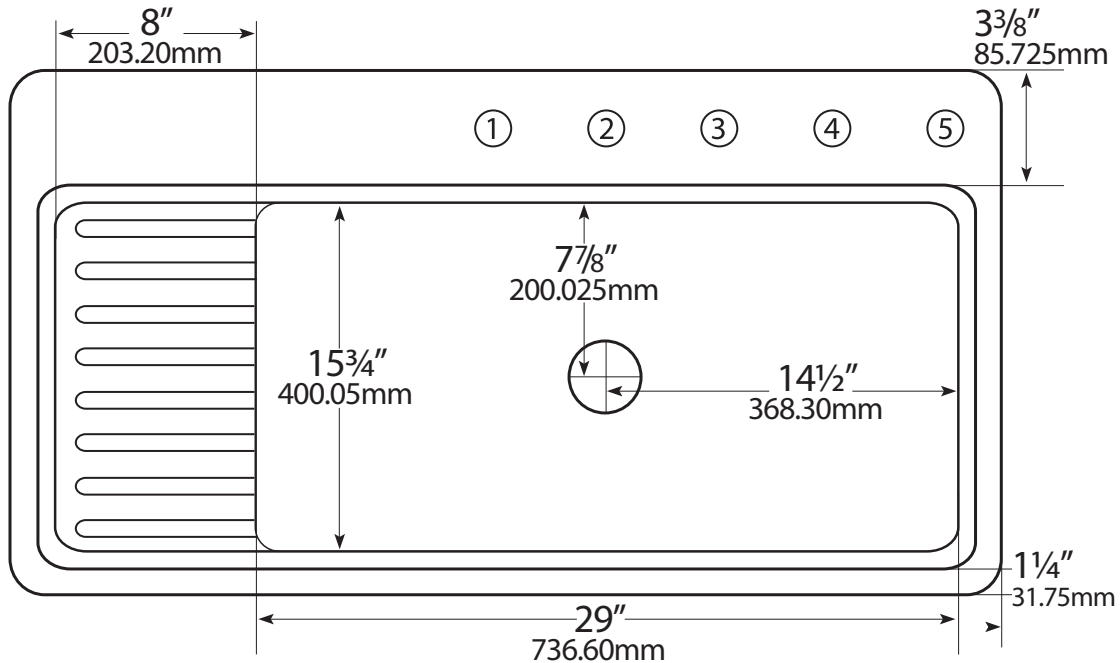

Drains not included.

Certified by: National Association of Homebuilders
(NAHB) Research Center and CSA International

Meets or Exceeds:

CSA B45.0-02 ANSI Z 124.3 - 1995
CSA B45.5-02 ANSI Z 124.6 - 1997

All designs and specifications
subject to change without notice
All dimensions are ± 1/4" (6.35 mm)

900051 © 2009 CorStone, Inc.