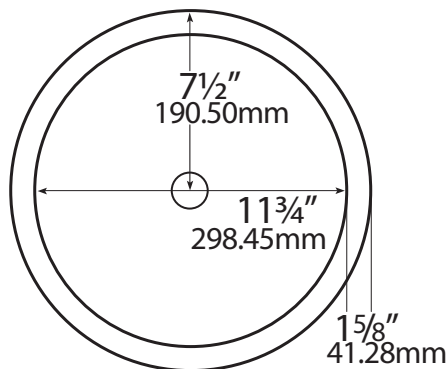

Drains not included.

Certified by: National Association of Homebuilders
(NAHB) Research Center and CSA International

Meets or Exceeds:

CSA B45.0-02 ANSI Z 124.3 - 1995
CSA B45.0-02 ANSI Z 124.6 - 1997

All designs and specifications
subject to change without notice
All dimensions are $\pm 1/4"$ (6.35 mm)

900051 © 2009 CorStone, Inc.