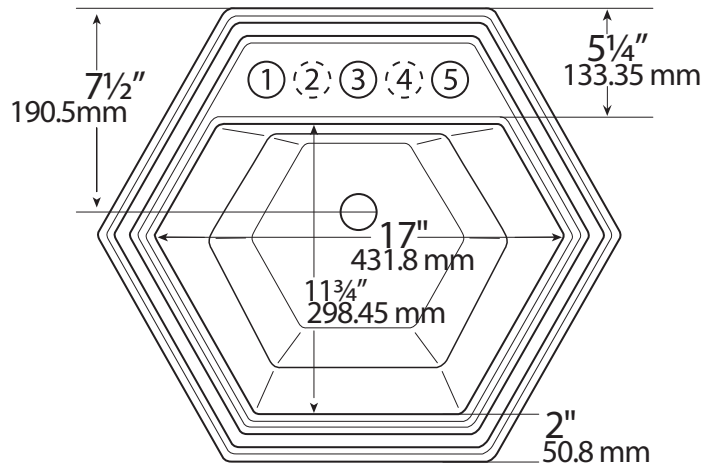

Drains not included.

Certified by: National Association of Homebuilders
(NAHB) Research Center and CSA International

Meets or Exceeds:

CSA B45.0-02 ANSI Z 124.3 - 1995
CSA B45.5-02 ANSI Z 124.6 - 1997

All designs and specifications
subject to change without notice
All dimensions are $\pm 1/4"$ (6.35 mm)

900051 © 2009 CorStone, Inc.